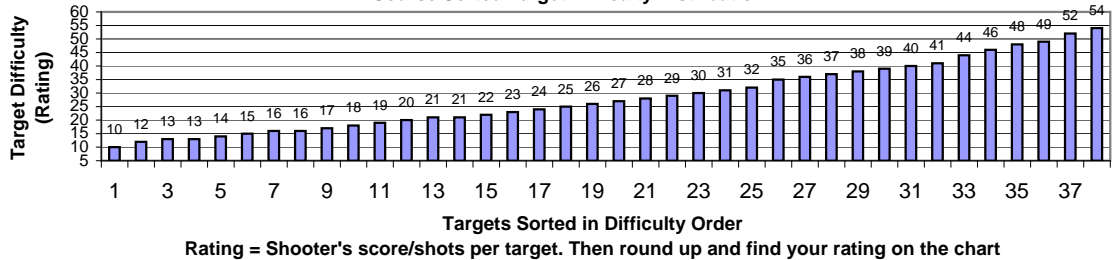

Course Sorted Target Difficulty Distribution