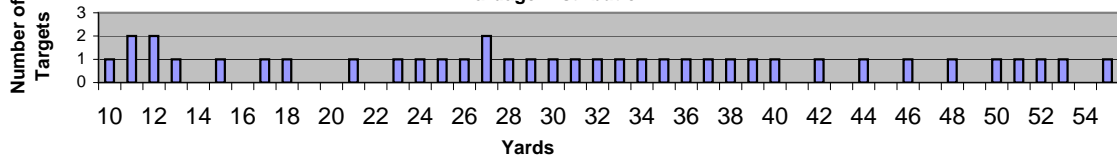

Match Stats

Average Yards	31	Average Difficulty	28	Standing Average Diff	44
Median Yards	30	Median Difficulty	27	Standing Median Diff	42
Minimum Yards	10	Minimum Difficulty	10	Standing Minimum Diff	13
Maximum Yards	55	Maximum Difficulty	54	Standing Maximum Diff	85
Stand Dev Yards	14	Standard Deviation Difficulty	13	Standing Stand Dev Diff	21
Weather:	Intermittent Non-Measurable breeze, Overcast, overall dark conditions				

Courses Target Difficulty Distribution (Schulz Method)

Course Sorted Target Difficulty Distribution

Yardage Distribution

Full match results, pictures of the shooters and awards can be found on the "A" Team's Web Site:
<http://www.bestweb.net/~ateamray/EFTCC Match Library.htm>.