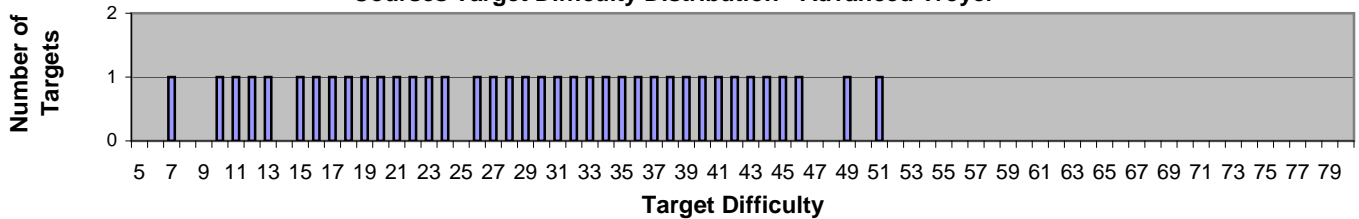

Name	Score	%	Rating	Gun	Optics	Pellet	Grains	Velocity	FTLBs	75yd Bonus
Al Otter	30	39%	24	TX200SR	Leupold 25-50x50	JSB	8.3	860	13.6	
Ray Apelles DNC	62	82%	41	TX200SR	Nightforce 36FT	CPL	7.9	825	11.9	2X

Junior Class

Name	Score	%	Rating	Gun	Optics	Pellet	Grains	Velocity	FTLBs	75yd Bonus
Bridget Bowne	28	37%	35	Beeman R9	Bushnell 6-18	FTS	8.6	800	12.2	

Off-Hand (Standing) Class

Name	Score	%	Rating	Gun	Optics	Pellet	Grains	Velocity	FTLBs	75yd Bonus
Jim Wilcox	35	46%	42	Falcon RN19	NS 10-50X60	JSB	10.6	820	15.8	
Joe Napillilo	35	46%	42	Falcon PF25	Leupold 6.5-20	JSB	10.3	875	17.5	
Larry Bowne	22	29%	30	HW77K	Bushnell 6-24x40	Kodiak Match	10.6	775	14.1	1X

Hunter Class

Name	Score	%	Rating	Gun	Optics	Pellet	Grains	Velocity	FTLBs	75yd Bonus
Brian Matteo	24	32%	21	TX200	Tech Force 12X	.22 BSA	14.3	750	17.9	

Pistol Class (2,1,0 scoring)

Name	Score	%	Rating	Gun	Optics	Pellet	Grains	Velocity	FTLBs	75yd Bonus
Steve Parker	33	22%		Skanker 88	Open Sights	CPL	7.9	500	4.4	

Match Stats

Average Yards	33	Average Difficulty	29	Standing Average Diff	46
Median Yards	34	Median Difficulty	30	Standing Median Diff	46
Minimum Yards	10	Min Difficulty	7	Standing Min Diff	12
Maximum Yards	55	Max Difficulty	51	Standing Max Diff	80
Stand Dev Yards	17	Standard Dev Diff	16	Standing Stand Dev Diff	27

Weather: Inconsistent and baffling 0 to 3 mph breeze, Sunny with a lot of dark shadows. A beautiful day for an FT match.

Courses Target Difficulty Distribution - Advanced Troyer