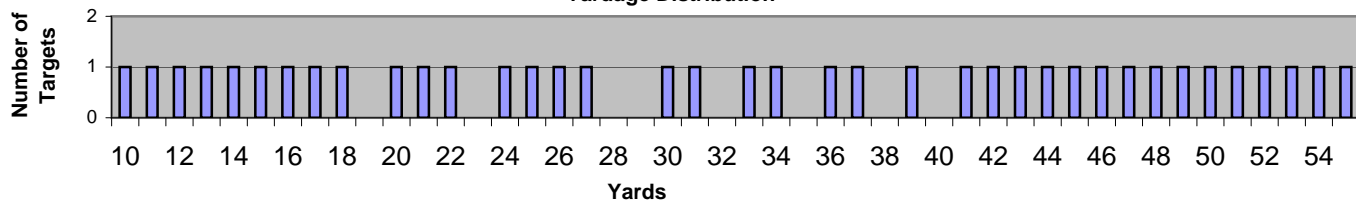

Yardage Distribution